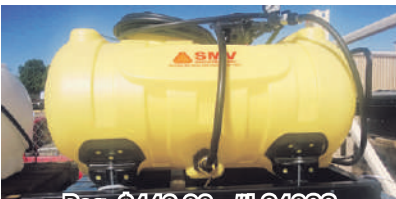

#W1400393

Igloo IMX Coolers

Awesome Coolers!

#8016743

#8016742

- 35 Can Capacity
- 24 Qt • HD Latches

\$89⁹⁹

- 105 Can Capacity
- 70 Qt
- HD Latches

\$189⁹⁹

40 Gal. UTV Sprayer by S.M.V.

- 4.0 GPM Pump, H.D. 40 Gal. Tank w/ H.D. Steel Skid
- Deluxe Hand Wand & Boom Ready

Reg. \$449.99 #LG40SS

Sale \$409⁹⁹

Used Gravely Zero Turn Mowers In Stock

- Call For Details!

Yardmax Front Tine Tiller

#YT5328

- Self Propelled • 98cc Engine
- 11" Maximum Depth
- Adjustable Width 11" - 21"
- 1 Pc Rust-Resistant Tine Shield

Reg \$379.99

Sale \$329⁹⁹

Compact, Powerful & Easy to Use!